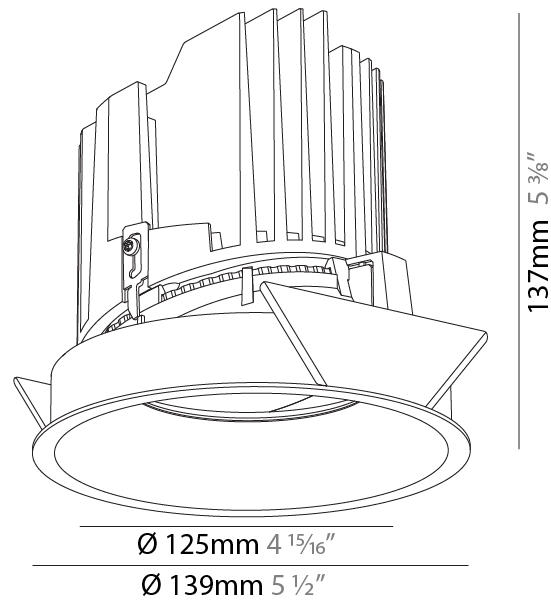

GENERAL

Series: Bioniq
Subseries: Bioniq Round Adjustable
Brand: Prolicht
Division: Architectural
Mounting Type: Recessed
Mounting Location: Ceiling
Subcategory: Downlight

PHYSICAL

Shape: Round
Diameter (mm): 139
Diameter (in): 5 1/2
Height (mm): 137
Height (in): 5 3/8
Ceiling Thickness (mm): 10 / 12.5 / 15
Ceiling Thickness (in): 3/8 or 1/2 or 9/16
Min. Recessing Depth (mm): 150
Min. Recessing Depth (in): 5 7/8
Light Distribution: Adjustable / Downlight
Weight (kg): 0.853
Weight (lbs): 1.88
Fixture Finish: SSR / BKV / CWI / CRY / HAB / UFT / ITA / RUA / FTG / MYG / LOD / PUS / FRO / FUP / KIA / POP / BLS / SPG / MEY / GOH / GUM / CHC / COM / ABZ / JAG / OBR / MOS / ROR
Fixture Material: Aluminum Die Cast
Cut-out Measurements: 130mm / 5 1/8"

GENERAL

Series: Bioniq
Subseries: Bioniq Round Semi Adjustable
Brand: Prolicht
Division: Architectural
Mounting Type: Recessed
Mounting Location: Ceiling
Subcategory: Downlight

PHYSICAL

Shape: Round
Diameter (mm): 139
Diameter (in): 5 1/2
Height (mm): 137
Height (in): 5 3/8
Ceiling Thickness (mm): 10 / 12.5 / 15
Ceiling Thickness (in): 3/8 or 1/2 or 9/16
Min. Recessing Depth (mm): 150
Min. Recessing Depth (in): 5 7/8
Light Distribution: Adjustable / Downlight
Weight (kg): 0.856
Weight (lbs): 1.89
Fixture Finish: SSR / BKV / CWI / CRY / HAB / UFT / ITA / RUA / FTG / MYG / LOD / PUS / FRO / FUP / KIA / POP / BLS / SPG / MEY / GOH / GUM / CHC / COM / ABZ / JAG / OBR / MOS / ROR
Fixture Material: Aluminum Die Cast
Cut-out Measurements: 130mm / 5 1/8"

LED

Number of LEDs: 1
Color Temperature (°K): 2700 / 3000 / 3500 / 4000
Max. Delivered Lumen (lm): 2030 / 2080 / 2185 / 2230
Nominal Lumen (lm): 3210 / 3290 / 3459 / 3530
CRI: >90 CRI
Efficiency (%): 0.631
Lamp Life (hrs): 50000

OPTICAL

Reflector: 20 / 40 / 60
Adjustability: Rotational 355°; Tilt 10°

RATINGS AND CERTIFICATIONS

Certified By: Certified for North American Standards
IP rating: IP20

						
	130mm 5 1/8"	150mm 5 7/8"	10 15mm 3/8" 9/16"	10°	355°	
						