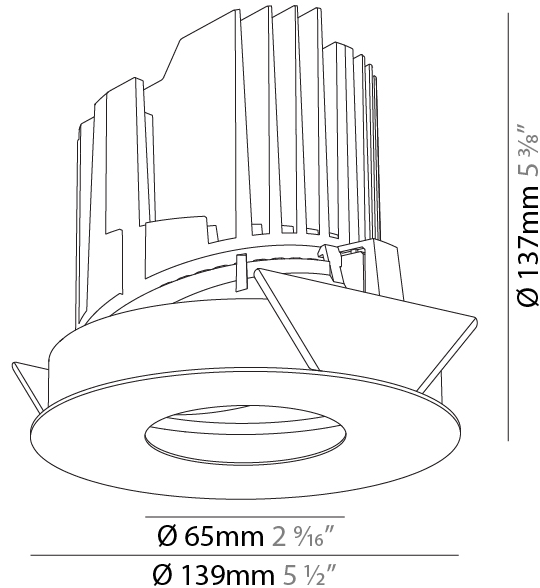

GENERAL

Series: Bioniq
Subseries: Bioniq Round Adjustable
Brand: Prolicht
Division: Architectural
Mounting Type: Recessed
Mounting Location: Ceiling
Subcategory: Downlight

PHYSICAL

Shape: Round
Diameter (mm): 139
Diameter (in): 5 1/2
Height (mm): 137
Height (in): 5 3/8
Ceiling Thickness (mm): 10 / 12.5 / 15
Ceiling Thickness (in): 3/8 or 1/2 or 9/16
Min. Recessing Depth (mm): 150
Min. Recessing Depth (in): 5 7/8
Light Distribution: Adjustable / Downlight
Weight (kg): 0.853
Weight (lbs): 1.88
Fixture Finish: SSR / BKV / CWI / CRY / HAB / UFT / ITA / RUA / FTG / MYG / LOD / PUS / FRO / FUP / KIA / POP / BLS / SPG / MEY / GOH / GUM / CHC / COM / ABZ / JAG / OBR / MOS / ROR
Fixture Material: Aluminum Die Cast
Cut-out Measurements: 130mm / 5 1/8"

GENERAL

Series: Bioniq
Subseries: Bioniq Round Wallwash
Brand: Prolicht
Division: Architectural
Mounting Type: Recessed
Mounting Location: Ceiling
Subcategory: Downlight

PHYSICAL

Shape: Round
Diameter (mm): 139
Diameter (in): 5 1/2
Height (mm): 137
Height (in): 5 3/8
Ceiling Thickness (mm): 10 / 12.5 / 15 / 25
Ceiling Thickness (in): 3/8 or 1/2 or 9/16
Min. Recessing Depth (mm): 150
Min. Recessing Depth (in): 5 7/8
Light Distribution: Adjustable / Asymmetric
Weight (kg): 0.865
Weight (lbs): 1.9
Fixture Finish: SSR / BKV / CWI / CRY / HAB / UFT / ITA / RUA / FTG / MYG / LOD / PUS / FRO / FUP / KIA / POP / BLS / SPG / MEY / GOH / GUM / CHC / COM / ABZ / JAG / OBR / MOS / ROR
Fixture Material: Aluminum Die Cast
Cut-out Measurements: 130mm / 5 1/8"

OPTICAL

Reflector: 20 / 25 / 40
Adjustability: Fixed

RATINGS AND CERTIFICATIONS

Certified By: Certified for North American Standards
IP rating: IP20

	130mm 5 1/8"	150mm 5 7/8"	10 15mm 3/8" 9/16"	30°	355°	
A						